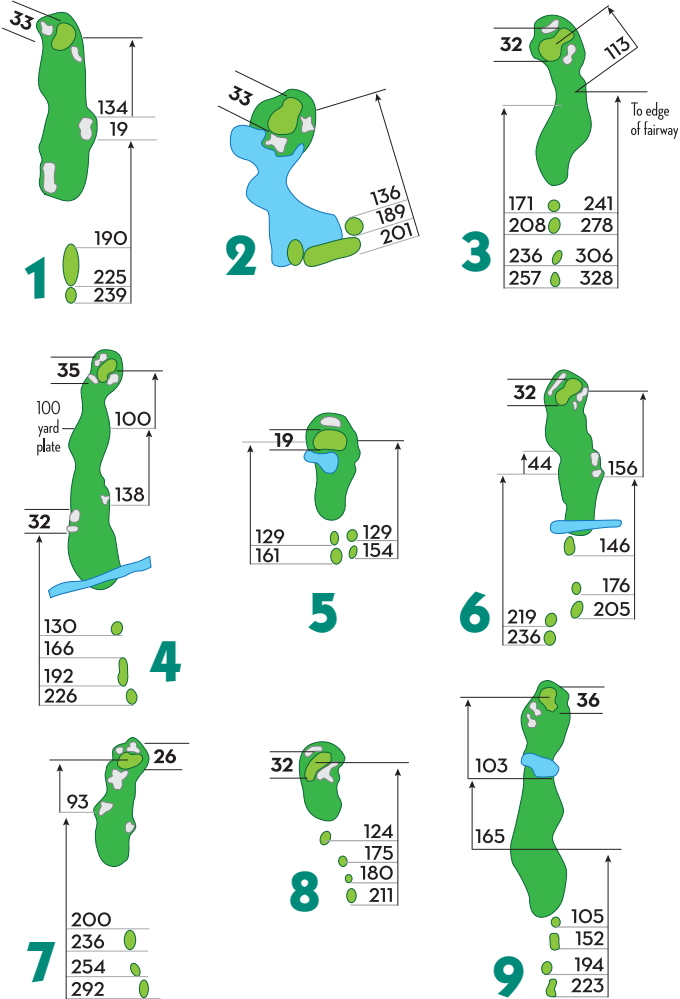

FRONT NINE

50 YEARS OF CHAMPIONSHIP GOLF

Designed by Jack Nicklaus, Desmond Muirhead, & Jay Morrish

- PGA Tour 1973-1977
- LPGA Championship 1978-1989
- Senior PGA Tour 1990-2001

USGA Rules Govern All Play

Local Rules

- Ball crossing road on holes 8 & 9 is Out of Bounds.
- Ball striking high tension wires must be replayed, no penalty.
- Please repair ball marks and divots.
- Proper golf attire required.

Severe Weather Policy

In case of severe weather the siren will blast one long sound, please take cover. Two short blasts will sound when threat has passed.

THE
GRIZZLY
GOLF & SOCIAL LODGE
ESTD 1972

6042 Fairway Drive | Mason, OH 45040
513.398.7700 | masongrizzly.com